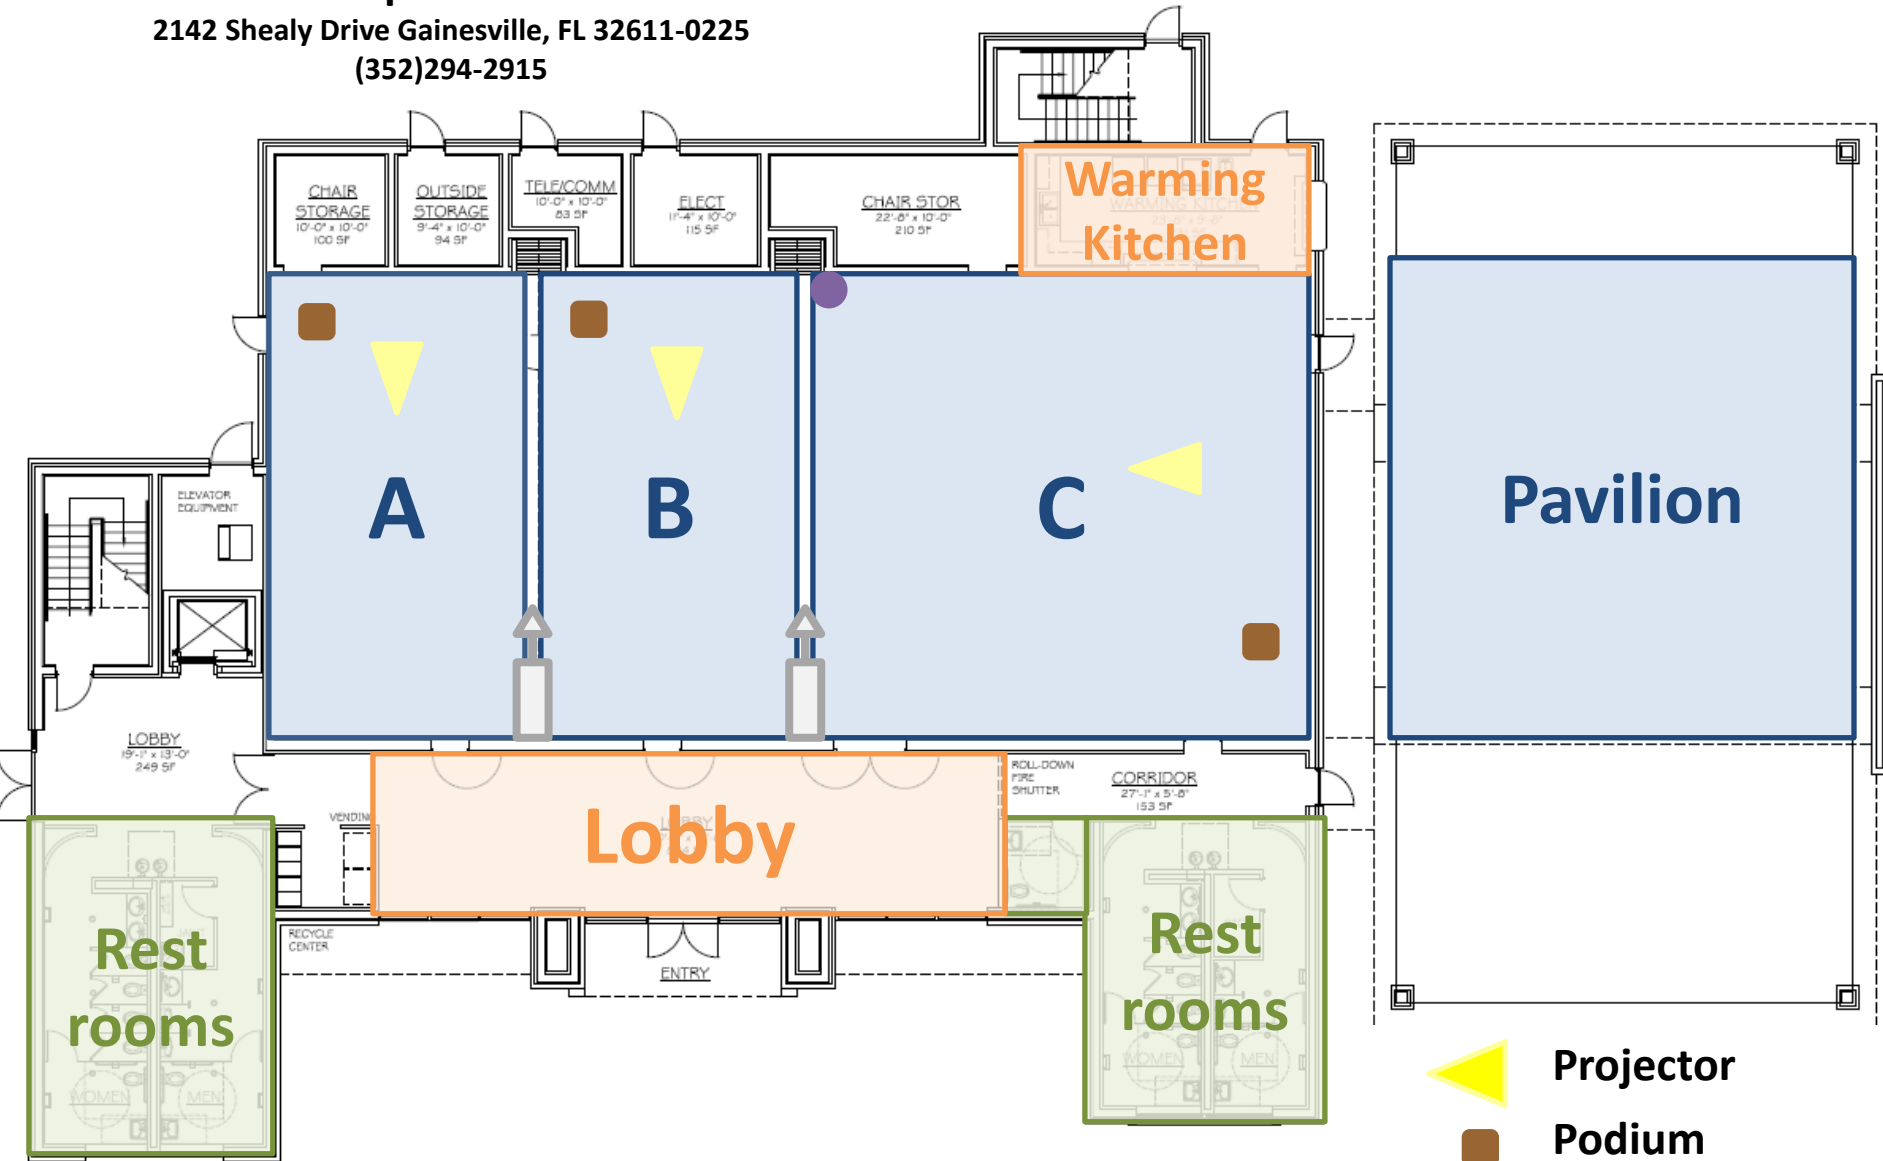

Straughn IFAS Extension Professional

Development Center

2142 Shealy Drive Gainesville, FL 32611-0225

(352)294-2915

-  **Projector**
-  **Podium**
-  **Polycom camera**
-  **Air wall**